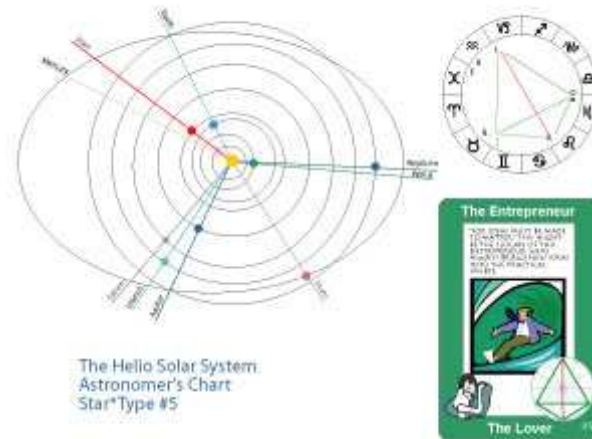

Dharma Chart, Karma Chart

StarTypes Astrology

In a real sense, most of the other major whole-chart patterns can be related to one or the other of these aspect pattern families, the T-Square and the Grand Trine. This is a key point.

Every astrologer has his or her areas of astrology where they have a natural passion. These whole-chart patterns happen to be one of my areas, and I have studied them intensively since the late 1960s and early 1970s. And like most astrologers, my fascination with these patterns is in direct correlation to their ability to reveal to me information of great use about myself, my family, and all those I have come to know in my life.

This study has not been some abstract piece of astrological research on my part, but an adventure beyond my wildest expectations, one that has carried me beyond any astrology I had known up to that time