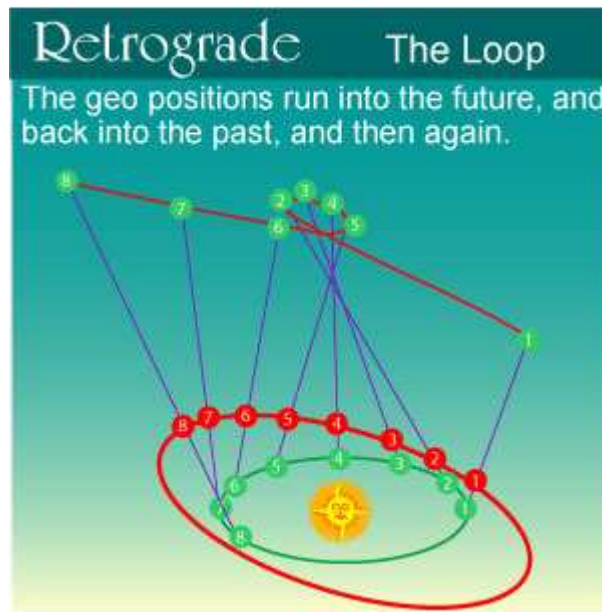

Dharma Chart, Karma Chart

First, let's refresh ourselves on the difference in interpretation between the geo and helio position of any planet, keeping in mind that the geo planet position is the earth's view of that planet as it moves always forward in the zodiac in the sun-centered solar system, and the helio planet position is the position of the same planet in the actual solar system, with the Sun as center.

Astrologers who use helio positions, like Dane Rudhyar, Robert Hand, and myself, for example, find that while the geo position charts the outward personality, circumstances, and how they appear in our lives (as traditional astrology states), the helio position, with its steady advance through the zodiac, marks the inner or true position (and meaning) of the planet.