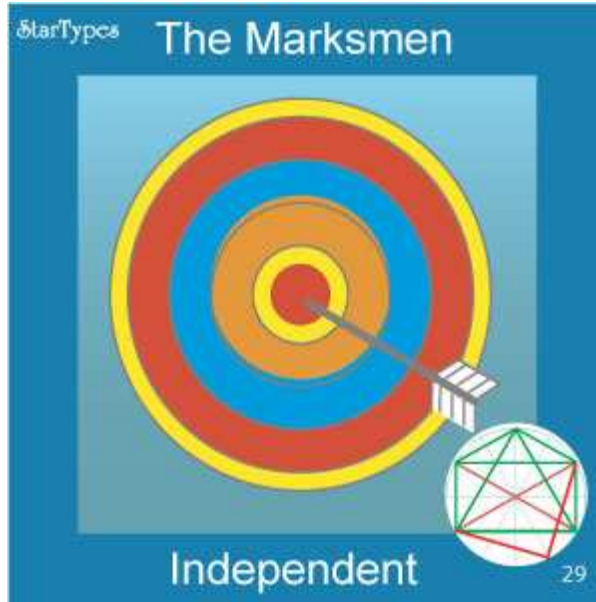

Dharma Chart, Karma Chart

StarType #29, T-Seer

Symbolic Image: Someone is using a large magnifying glass to catch the sun and focus it on a dry leaf or piece of paper, causing a thin stream of smoke to come up, and a tiny hole is being burned.

Concept

This is a very independent StarType that has both strong mental and practical ability, but of the two, the mental is much more strongly accented. More than mental, this type of chart has spiritual and even visionary overtones, an almost mystic vision-like sense of life. And this is not all pie-in-the-sky talk, but a vision that is connected to the practical in a very direct manner. They can bring what you envision down to earth and tie it into actual manifestation.