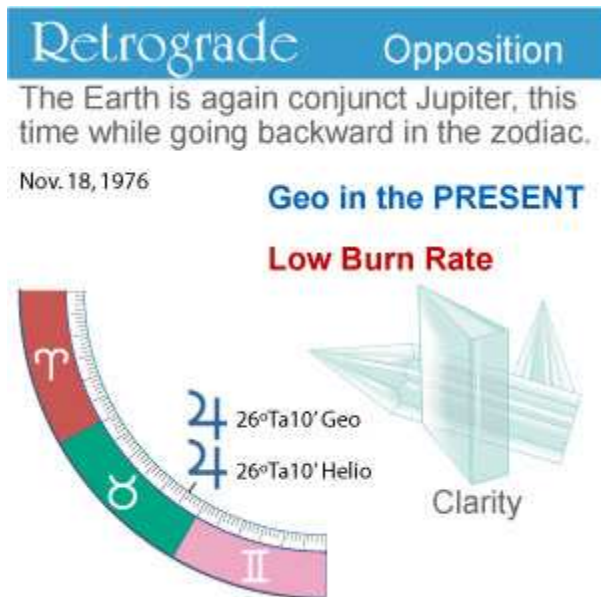

Dharma Chart, Karma Chart

Sun Opposition Planet

Once again, this is a point where there is no difference between the geo and helio positions. They are perfectly aligned and clear, but this is our second pass over this same part of the zodiac.

The time following this marks a period when the geocentric position moves behind the heliocentric position, still covering area gone over before. Meanwhile, the helio position is covering area just covered by the geocentric foray ahead into the zodiac.