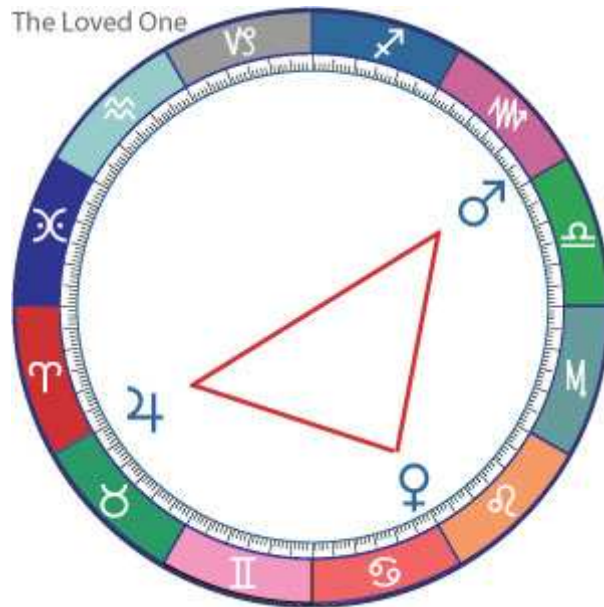

Dharma Chart, Karma Chart

Whole-Chart Patterns

These whole chart patterns have been studied for many centuries and a whole body of astrological knowledge and folklore has built up around them, which makes their interpretation fascinating. We mentioned earlier the two most basic aspects, that of the Conjunction (when two bodies are at the same exact point in the zodiac) and the Opposition (when two bodies are opposite one another in the zodiac). In addition, other two-body aspects include the Trine (120 degrees), the Square (90 degrees), and so on. These are two-body or isolated aspects, and are not the kind of aspect patterns I am talking about here.

Most of the more famous whole-chart patterns are three and four-body patterns. Let's look at some of the best known of the three-body whole chart patterns.