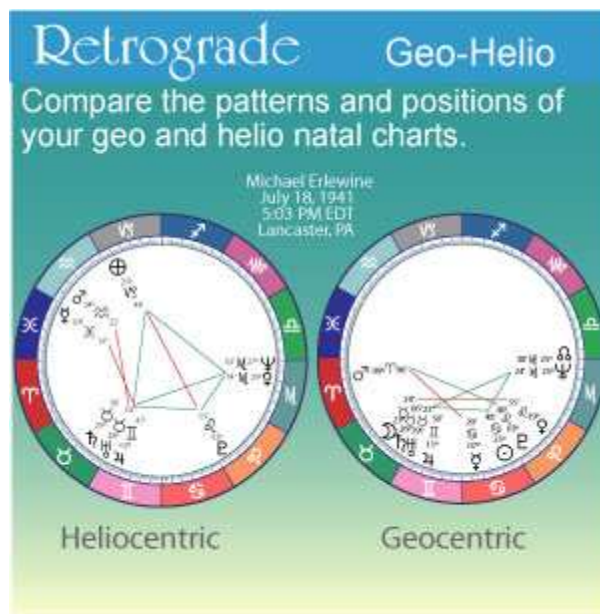

Saturn 06°01' (Heliocentric phase angle)

Uranus 02°59' (Heliocentric phase angle)

Neptune 01°54' (Heliocentric phase angle)

Pluto 01°27' (Heliocentric phase angle)

Geocentric and Heliocentric: Interface

Most astrologers who have investigated the difference between a birth or event as seen from geocentric and heliocentric perspectives find that the geo chart refers more to our personality, or the outer circumstances