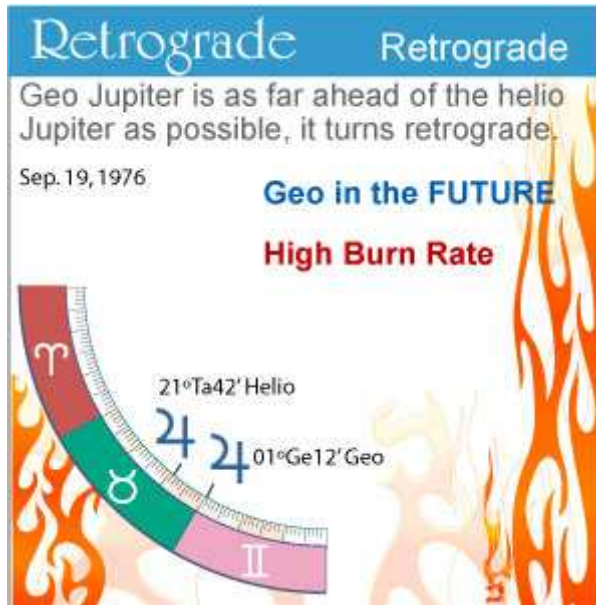

Dharma Chart, Karma Chart

moves out ahead of the helio. We have the lowest burn rate here.

As the conjunction passes, the geo position of the planet moves ahead of the helio position and into uncharted territory, degrees of the zodiac that the helio has not yet seen, since the last cycle. In some sense, we appear to be moving into our own future, ranging ahead of reality.

Planet Retrogrades

This marks a period where the geocentric position of the planet stops its forward motion and begins to move back over the new area it has just traversed, making a second pass over this particular area of the zodiac. This always takes place during the waning "square" of the Earth to the outer planet in question.