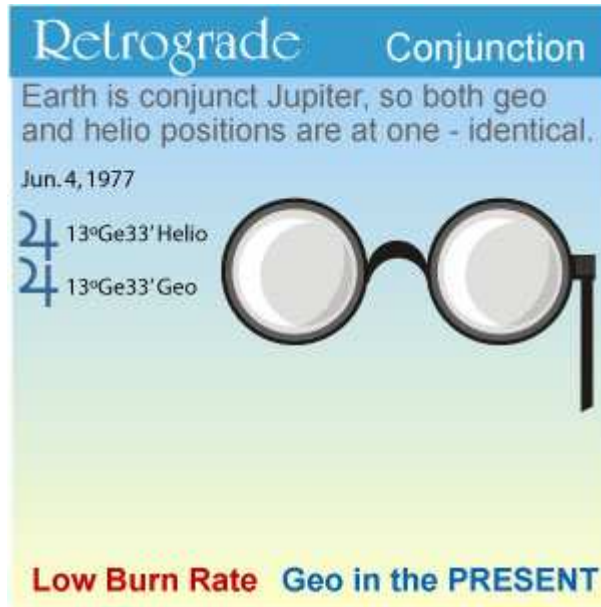

Dharma Chart, Karma Chart

Sun Conjunct Planet Interpretation

Again, what you see is what you get. The geo position is neither in the future or the past, but squarely in the present. After this point, our appearances (geo) are venturing into a section of the zodiac that is fresh or new, one that has not yet been experienced by the helio planet, since the last complete cycle. We are in new territory, ahead of the game, so to speak, speculating. The difference between reality (helio) and appearances is growing, as the geo position moves out ahead of the helio. We have the lowest burn rate here.

As the conjunction passes, the geo position of the planet moves ahead of helio positions and into uncharted territory, degrees of the zodiac that the helio has not yet seen, since the last cycle. In some sense, we as appear to be moving into our own future, ranging ahead of reality.