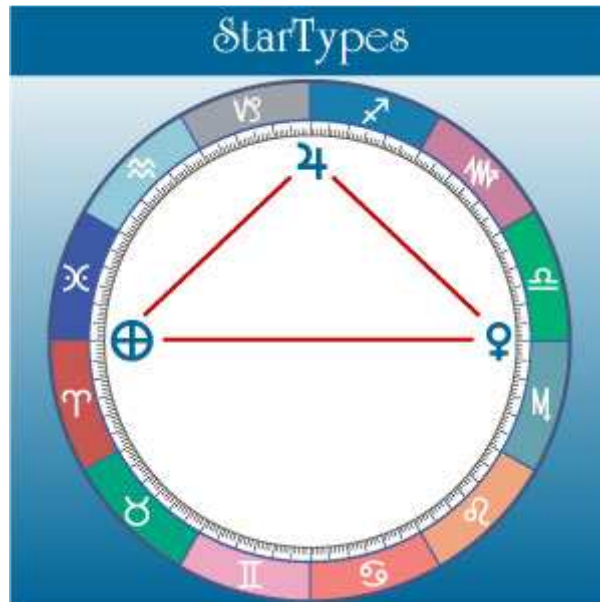

Dharma Chart, Karma Chart

let's at least give it enough space to get together on the same page as to what is being referred to here.

The T-Cross

The long and the short of it is that the T-Cross or T-Square StarTypes appear to be the transmitters, the magnetized, the charismatic. Again: I can't tell you the reasons why (although I have ideas on this), but I can tell you that these cross-bound StarTypes have something deeply embedded in their very incarnation that is transmitted or radiates from them to the rest of us. We can call it information or star-power or whatever. It does not matter the name. Some StarTypes broadcast and the rest of us receive or take it in. Some of us can interpret this information that is transmitted, which brings me from talking about the one main StarType (the T-Square) to the two main opposite archetypes, the yin and the yang of StarTypes.