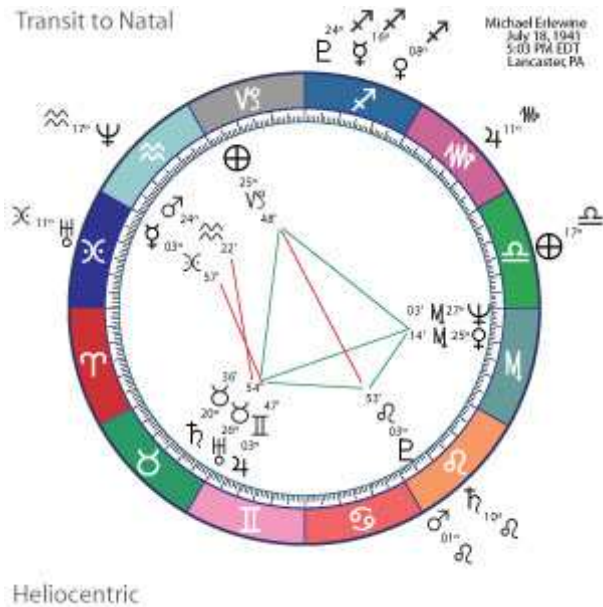

Dharma Chart, Karma Chart

Transits and What-Not

By all means, you want to check out planetary transits in the helio. They work just as they do geocentrically, only I find them (like all helio phenomena) more stable and consistent than the geo equivalent. In other words, I can depend on helio transits; I get a clearer picture of what is happening.