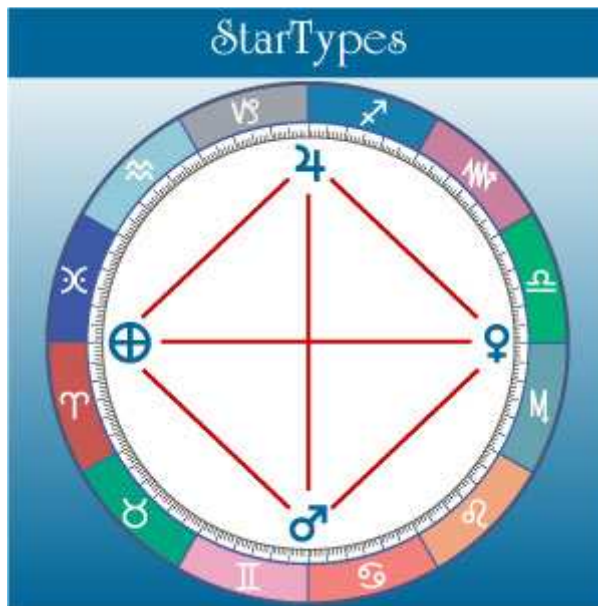

The large whole-chart StarType patterns have a different feel and interpretation from the single aspects. They are dynamic configurations that have

Dharma Chart, Karma Chart

fascinated astrologers past and present. What these large heavenly patterns, these StarTypes, mean for us is what we will now be getting into.