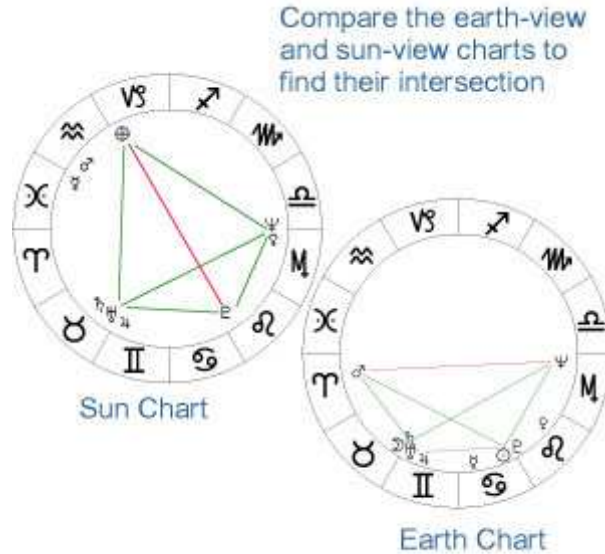

Dharma Chart, Karma Chart

Geo and Helio Planet Positions

I mentioned earlier on that one interesting exercise is to compare the geo and helio position for a given planet. For the planets outside of the earth, there will be a fixed limit as to how far apart these two positions can be. I gave the example of my geocentric Mars being in Aries, but my helio Mars was actually in Aquarius. My Mars appears “Aries” in nature, but in fact functions internally in an “Aquarian” manner. You get the idea.

With the inner planets, Mercury and Venus, the positions between geo and helio can be any place in the zodiac. For example, I have my geo Venus in Leo, but it actually was (heliocentrically speaking) in Virgo. My geo Mercury is in Cancer, but in the helio, it is in Pisces. And these two inner planets can also have aspects to one another, so keep that in mind as well.