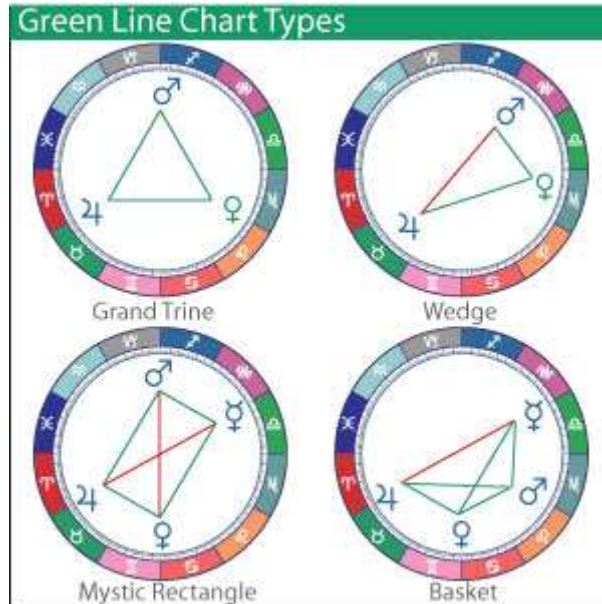

Dharma Chart, Karma Chart

My Point

However, I tend to phrase all of this opposite talk a little differently. I simply say that there either is or is not a cross in the helio chart. The fact of their being a T-Square StarType in the chart is primary. All else is secondary.

In other words, although I would agree that the Grand Trine StarType is the polar opposite to the T-Square StarType, all of the other StarTypes also serve to monitor or receive whatever we might agree that the cross StarTypes are putting out. However, the Grand Trine is perhaps the most perfectly tuned StarType (like an antenna) to take all this information in, but all of the other StarTypes, in fact any non-cross StarTypes, do the same thing, to one degree or another: receive. The Grand Trine just does it better.