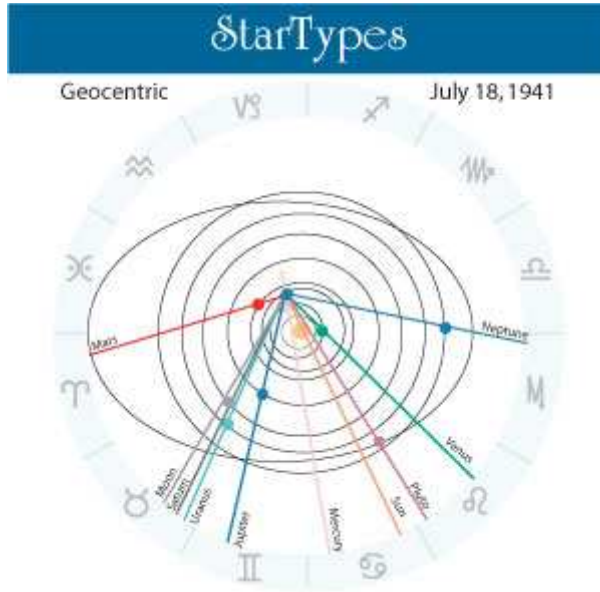

Dharma Chart, Karma Chart

then deriving heliocentric coordinates, although it can be done. It is just very involved and round about. No, what astronomers do is to start with the heliocentric coordinates and then derive the geocentric positions.

From Helio to Geo

The order is from helio to geo, and not from geo to helio, which is not to say it cannot be done the other way round. It just is very, very difficult.

Using this simple analogy, astrologers have been deriving the inner or spiritual (helio) part of astrology from the personal and circumstantial (geo) chart for centuries. Of course we can do it; we have been doing it all this time. The point is that it is so much easier, so much clearer to just use the helio chart to look at spiritual or inner issues and to use the geocentric chart to look at the outer-world of personal issues.