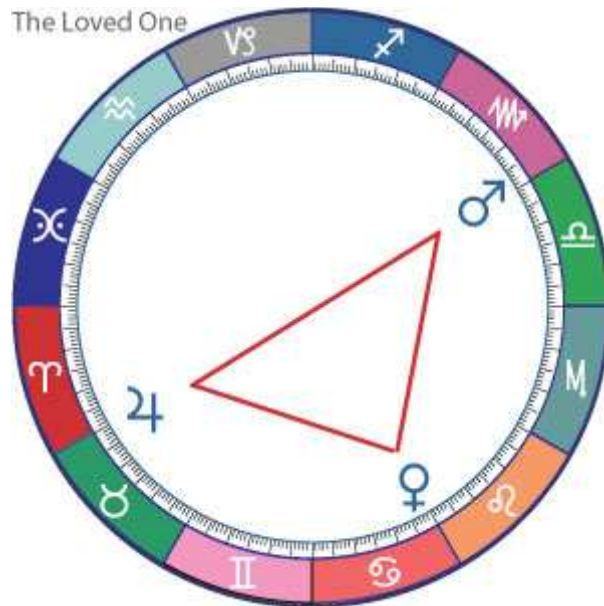

Dharma Chart, Karma Chart

by the fact that single aspects link together, aspect to aspect, to form a complete pattern that runs a full 360-degrees around the chart, ending at the aspect where it began.

Whole-Chart Patterns

In other words, StarTypes are not single aspects like an isolated Square (90-degree) or Trine (120-degree) aspect, although these single aspects too are important and have been used for centuries. StarTypes patterns refer only to multiple aspects that are linked, one to another, to create a pattern that stretches completely around the chart, the full 360 degrees. That is what defines a StarType.

The large whole-chart StarType patterns have a different feel and interpretation from the single aspects. They are dynamic configurations that have