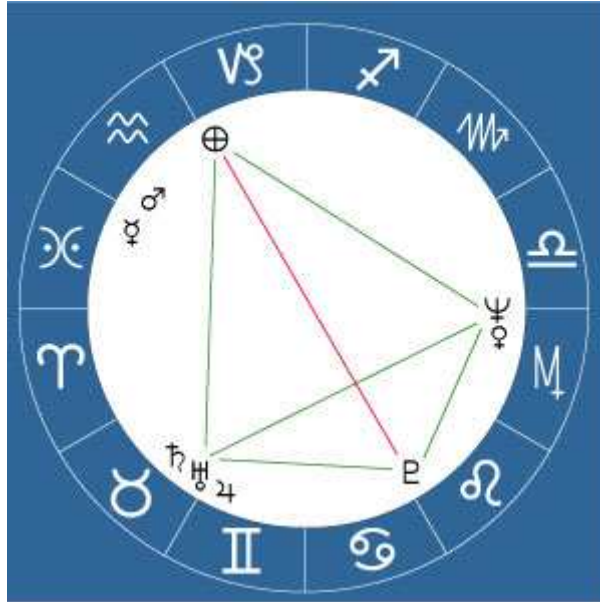

Dharma Chart, Karma Chart

My Helio Grand Trine

As I began to calculate charts for my family and other people I knew or had known in life, I could see other large-scale whole-chart patterns in their charts, things like the T-Square, the Grand Cross, and of course other Grand Trines and Kites. Soon I had run through all the common traditional patterns used in the history of astrology and was learning about patterns that at point had no name. Of course, I ended up naming them, just to make it easier to identify and refer to.

Rather than saying that a pattern was an opposition with a trine and Sextile, I ended up just calling this configuration a "Wedge," because it looked like one. And so it went. Pretty soon I had dozens of patterns that I regularly came across. I would draw them out, using colored pencils and pens to help identify them, and I published many dozens of these patterns in