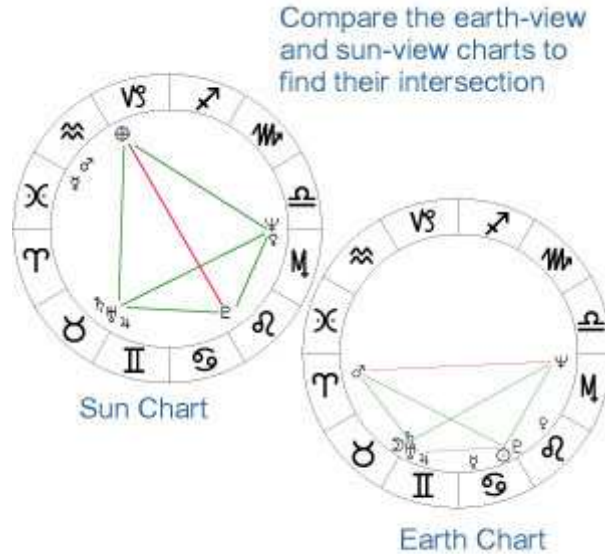

Dharma Chart, Karma Chart

The Techniques

In the beginning, as mentioned, when I compared my heliocentric chart to the geocentric chart I was so used to, I noticed that the planets were not always in the same places. Let me give you an example: Mars.

My geocentric Mars is in tropical Aries. Mars in Aries, just about as hot a place as you could name for Mars, and astrologers had chided me about this for virtually ever. And I did have a bit of a temper. Everyone could see that.

Now along comes the helio chart, where my Mars is in Aquarius, not in Aries. So, outwardly (geo) my Mars is in Aries, but inwardly (helio) it actually is in Aquarius. Actually, out there in the solar system, as it circled around the Sun, my Mars was in Aquarius and not in Aries. It only appears to be in Aries because the earth is embedded in the solar system and from its vantage point Mars appears to be in Aries, when it actually is