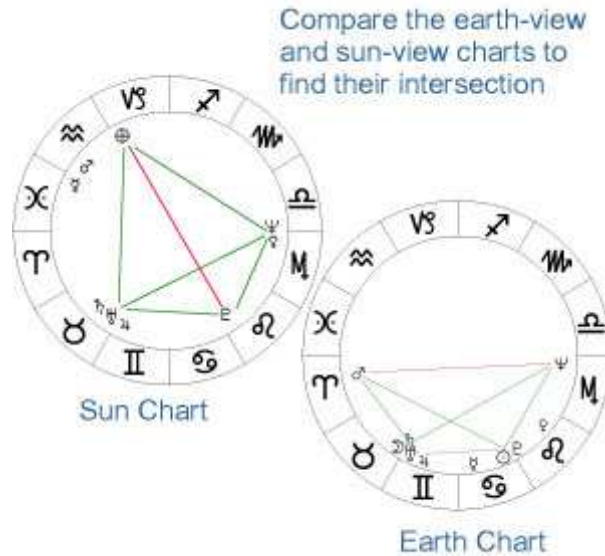

Dharma Chart, Karma Chart

One Individual: Two Views

Yet there was something about these large-scale patterns in the helio that was more persuasive of my attention than I could remember experiencing. They were somehow more real, more emphatic. They caught my attention and then held it in a way that had not happened in the past.

Sure, it started with my own chart. My geocentric, standard natal chart was interesting in many ways, and of course I had counted those ways using every astrological technique at my disposal. Yet, I was always felt like something was missing that I needed to hear. I had never fully identified with my traditional chart, but sought to twist and turn it with techniques to somehow extract from it something deeper, something more about how I saw myself. That traditional geo chart was not all of how I saw myself,