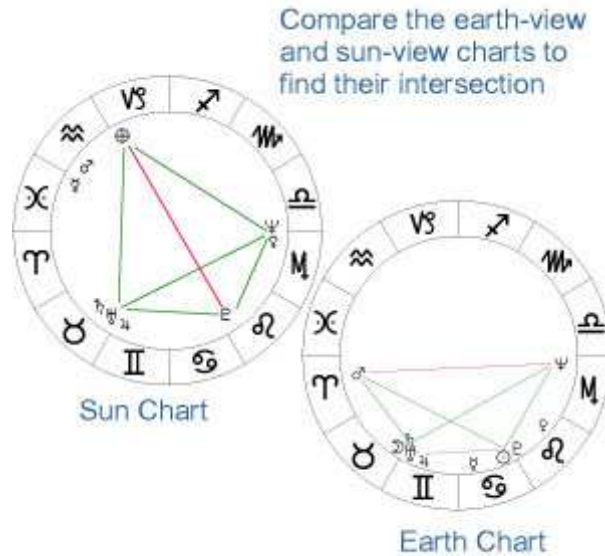

Dharma Chart, Karma Chart

Geocentric and Heliocentric

I hope by now that you have the idea that I feel that it is the heliocentric StarType patterns that best define the inner or essential nature of a person, and not the geocentric patterns. Of course StarType patterns also exist in your natal geocentric chart, so why not just use that chart?

Of course, you can do that, and I have too. The difference is that I find that the helio StarType best defines the spiritual nature of the greater self or individual one is. It is the helio pattern that best represents what the entire solar system is doing (aspect wise) at any given moment, and the geocentric patterns may or may not reflect these helio patterns at any given time.