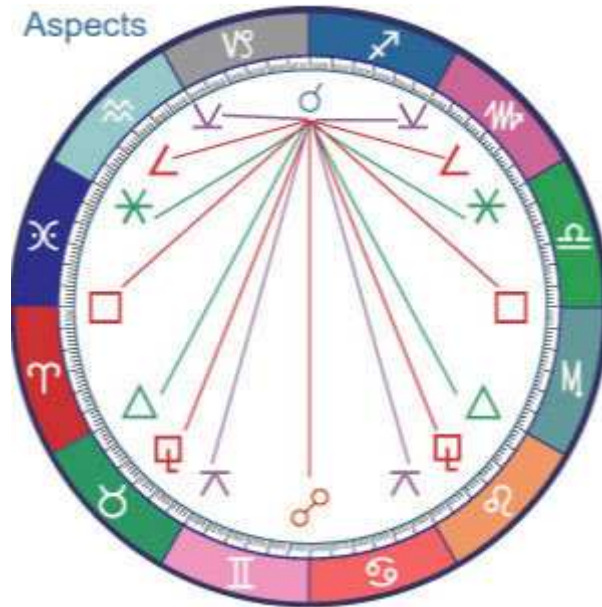

Dharma Chart, Karma Chart

Standard Aspects

Over the centuries, astrologers in all parts of the world have found certain angular separations between any two bodies in the heavens of particular interest. We just mentioned the Opposition or 180-degree aspect above that marks the Full Moon. The Conjunction or zero-degree aspect is another, where the two bodies are exactly together in the sky is another (the New Moon). These are perhaps the two most important (and well-known) astrological aspects.

In addition, the 60-degree aspects (Sextile), the 90-degree aspect (Square), and the 120-degree aspect (Trine) are also considered very auspicious and make up what we could call a second tier of aspects used by almost all astrologers.

Most Western astrologers would also add the 45-degree aspects (Semi-Square), and the 135-degree aspects (Sesqui-Quadrate) to the mix. Still other