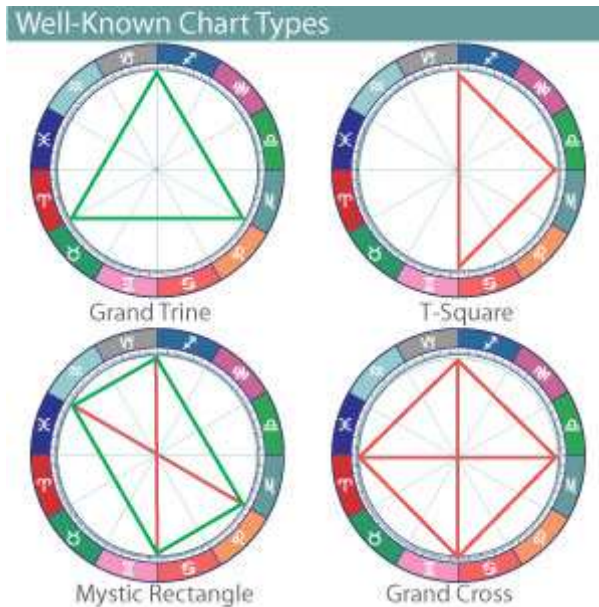

Dharma Chart, Karma Chart

The Two Opposites StarTypes

In a very real sense these two astrological aspects, the Trine and the Square, have been traditionally considered antithetical or polar opposites, using such words as “easy” and “hard,” auspicious and inauspicious, and even “Good” and “Bad.” More important for our study here, the whole chart pattern based on these two aspects, the T-Square and the Grand Trine patterns have come to represent these two archetypical opposites, the Yin (trines) and the Yang (squares) of astrology.

If the Trine aspect is traditionally a “Good” aspect and the Square aspect is somehow a “Bad” aspect, then the Grand Trine is the paradigm pattern of the good aspect and the T-Square the paradigm pattern of the bad aspect.