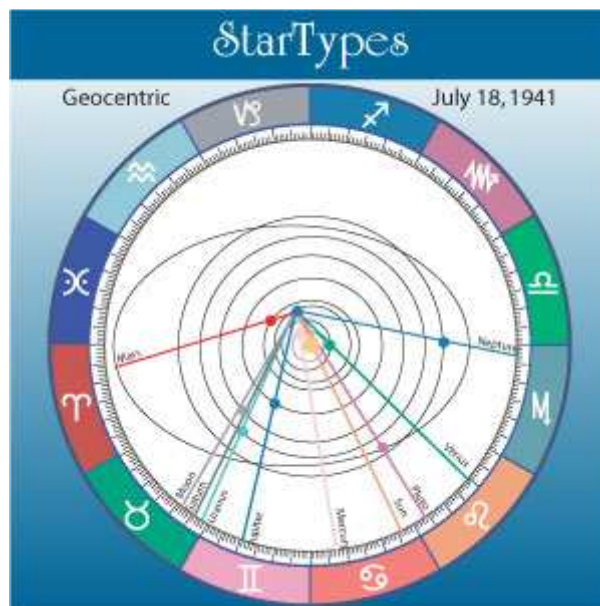

Dharma Chart, Karma Chart

geocentric chart, except for maybe some timing issues. Let's go over this.

Geocentric (Karma Chart)

The standard geocentric natal chart that astrologers have used for centuries is generally agreed to be a chart of the personality and circumstances in which each of us finds our self. The fact that astrologers chose not to absorb the heliocentric perspective those many centuries ago left us attempting to derive all the information about our life from this single (geocentric) chart. That is the historical fact.

Dharma Chart, Karma Chart

standard geocentric natal chart. Not so. Both charts are invaluable. It is more like we now have a witness, a second astrological opinion, so to speak.

Geocentric Positions

The standard traditional geocentric chart continues to be where we look for anything personal, the circumstances in which each of us find ourselves embedded, just like the earth is embedded within the heliocentric solar system.

But right now, in these years, it may be necessary to emphasize the heliocentric chart, if only because we have avoided giving it any attention all these many centuries. We are just playing catch up, if nothing more. Let me give another example that I mentioned before.