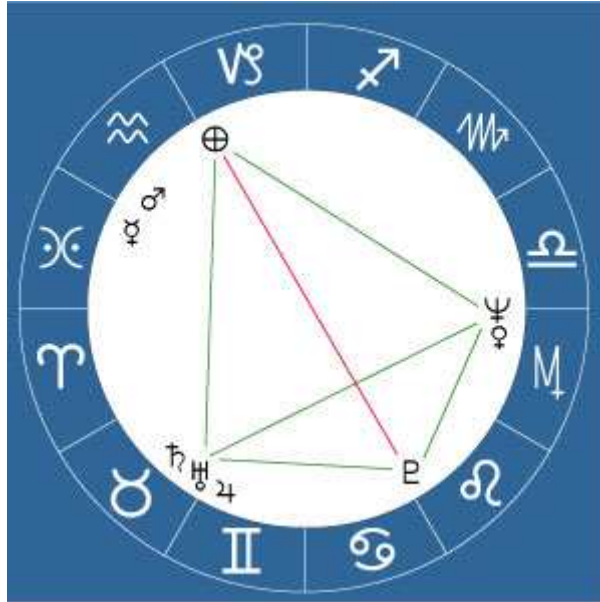

Dharma Chart, Karma Chart

Your Dharma Chart

To be clear, I am not saying that the helio chart is somehow God or even the God in us, but what I am saying is that between the absolute awareness (call it God or Buddha or what-have-you?) and our personality and life circumstances are several main archetypes or dharma paths – ways of being.

In other words, there are all kinds of personalities and life circumstances, probably as varied in number as there are people in the world. Between these endless personalities and whatever common unity all persons ultimately share are a number of basic archetypes into which all these personalities can be grouped. This is what StarTypes is about, the basic archetypes or schools of thought to which each of us belong.

We are all unique persons and we all share some common essence. That is well documented by philosophers, psychologists, and poets the world