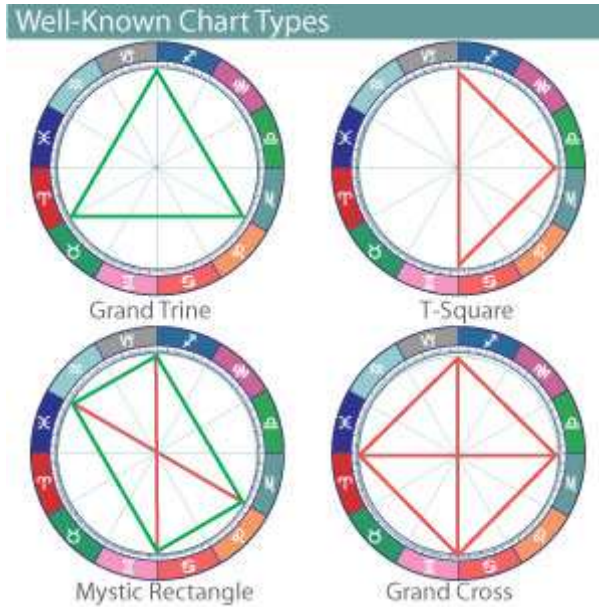

Dharma Chart, Karma Chart

The One and the Two

If the T-Square and Grand Cross are the ideal radiators or transmitters of this cosmic information, then the Grand Trine StarType is the ideal receptor, and for just the reverse reason. If the T-Square most perfectly sends a cross through the center of the Sun, then the Grand Trine most perfectly avoids doing just that.

In fact, the Grand Trine, with planets spaced 120-degrees from one another is the single pattern that represents the antithesis or opposite of the T-Cross or Grand Cross, and thus is ideally suited for measuring or being sensitive to whatever it is that the T-Square pattern represents. These two antithetical StarTypes represent a very important concept to be noted.