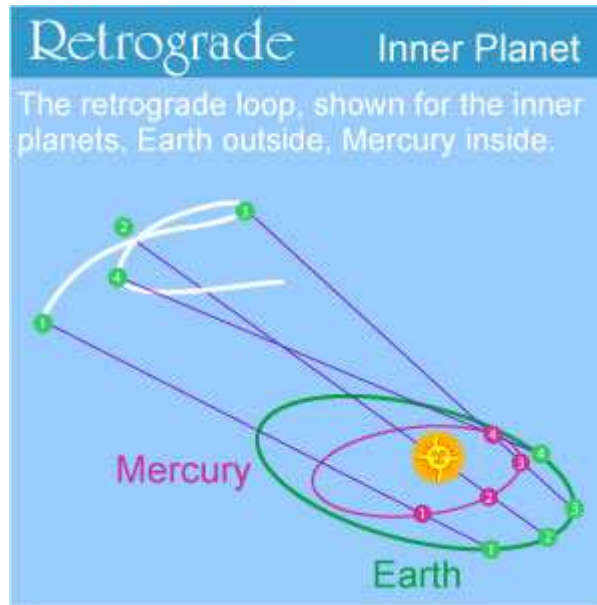

Dharma Chart, Karma Chart

Inner Planets Retrograde

Each major planet appears to move thru the zodiac with one major zigzag or retrograde loop per year, as the earth completes its annual cycle. The inner planets, Mercury and Venus, have a more complicated schedule. Astrologers note where this loop or zigzag occurs in the zodiac each year. In particular, it is considered significant if the retrograde loop occurs at a sensitive point in one's horoscope, such as the position of a natal planet. In such a case, the retrograding planet may pass over this sensitive point up to three separate times -- forward, backward, and forward again. What follows is an introduction to these three retrograde-phenomena.

This technique requires some understanding of the heliocentric workings of the planets. After all, the entire retrograde phenomenon is little more than a reflection of the Earth's motion around the Sun in