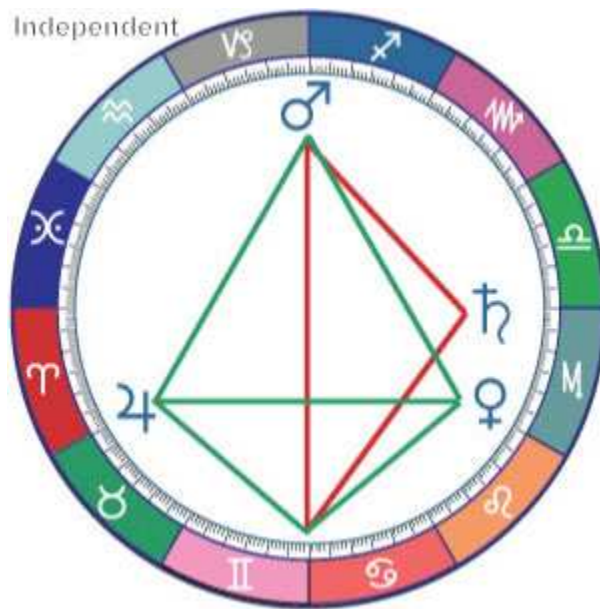

Dharma Chart, Karma Chart

The Two Relationship Types

Something as all encompassing as this dynamic we see playing out in the heavens, the Cross and the Trine, must have mundane emanations. After all, astrology is just a language to view day-to-day reality. And so there are mundane signs here on earth, in fact all around us. And these emanations are as overarching and pervasive as the great archetypal StarType patterns themselves, for they point to the very sense of relationship itself: the Lover and the Loved One.