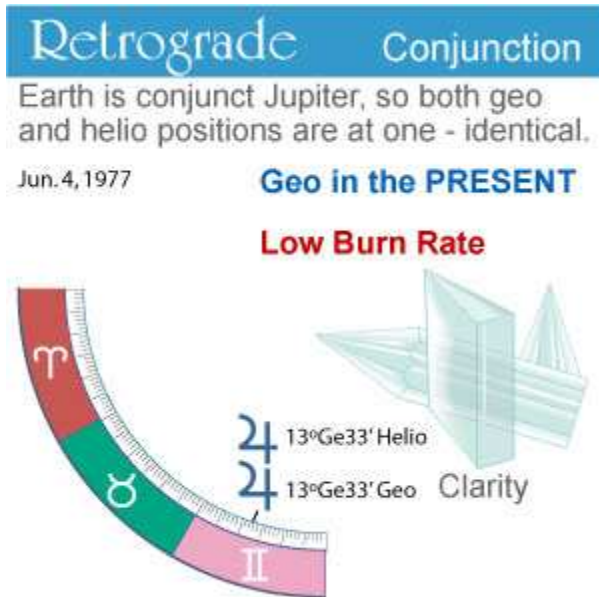

Dharma Chart, Karma Chart

Sun Conjunct Planet (again)

This marks the point where the geocentric position of the planet has caught up with the helio and they are one. From this point, the geo positions proceeds to forge ahead.