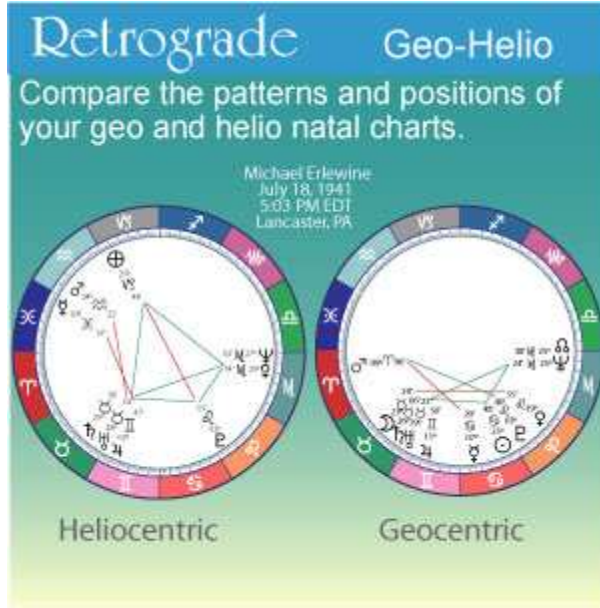

Dharma Chart, Karma Chart

Retrogradation

Later on there is a complete article on the retrograde phenomenon, so here I will just mention it. By examining the positions of each planet in regard to whether its geo zodiacal position is either ahead or behind its helio position is revealing. While the helio planet position keeps endlessly plugging along moving always forward in the zodiac, the geo position for that planet ranges ahead and behind the actual position, which gives rise to all kinds of possible interpretations.

Example interpretations might be something like: at times events and outer circumstances run ahead of our heart, our ability to carry them out. At other times, circumstances seemed mired in the past, and we are forced to plan the future internally and wait until events catch up to our foresight. You get the idea.