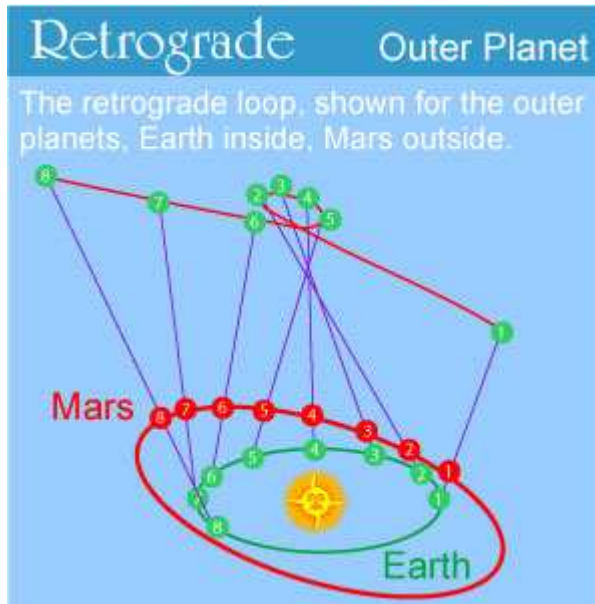

Dharma Chart, Karma Chart

indicate, or point to. The real facts of any situation are the ultimate talisman, or key to the meaning or directionality that may be involved. With this in mind, let us take a look at the very important phenomenon of planetary motion, in particular the fact that the planets appear to go forward and backward thru the zodiac -- the retrograde phenomenon.

Outer Planets Retrograde

First, a brief review. The planets orbit the Sun in large, almost circular, orbits. Considered from a heliocentric, or Sun centered standpoint there is no retrograde, or backward motion, only the steady forward travel thru the zodiac--cycle after cycle, round after round. Retrograde, or backward motion, only exists from the Earth centered or geocentric perspective. This itself is a significant statement and can be interpreted.